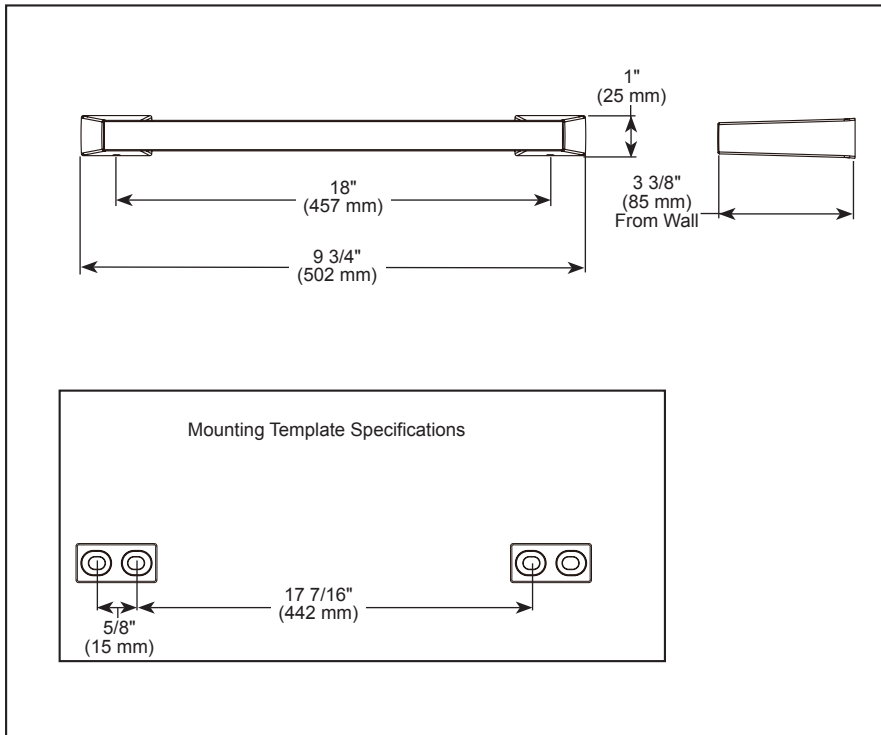

▲ Designate Proper Finish Suffix

Delta Faucet Company reserves the right (1) to make changes in specifications and materials, and (2) to change or discontinue models, both without notice or obligation. Dimensions are for reference only. See current full-line price book or www.deltafaucet.com for finish options and product availability.

DSP-A-74318 Rev. C

Delta Faucet Company
55 E. 111th Street, Carmel, IN 46280
350 South Edgeware Road, St. Thomas, ON N5P 4L1
© 2025 Delta Faucet Company